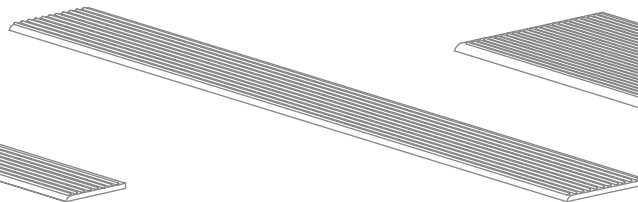

Bordo Terminale Gradino Outdoor
cm 15x120 - 5⁷/₈"x47¹/₄"

Gradino B.C. Outdoor
cm 30x120 - 11³/₄"x47¹/₄"