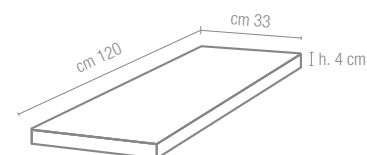

listone antique white
cm 20x120 - 7⁷/₈"x47¹/₄"
antique white cm 20x120 - 7⁷/₈"x47¹/₄"