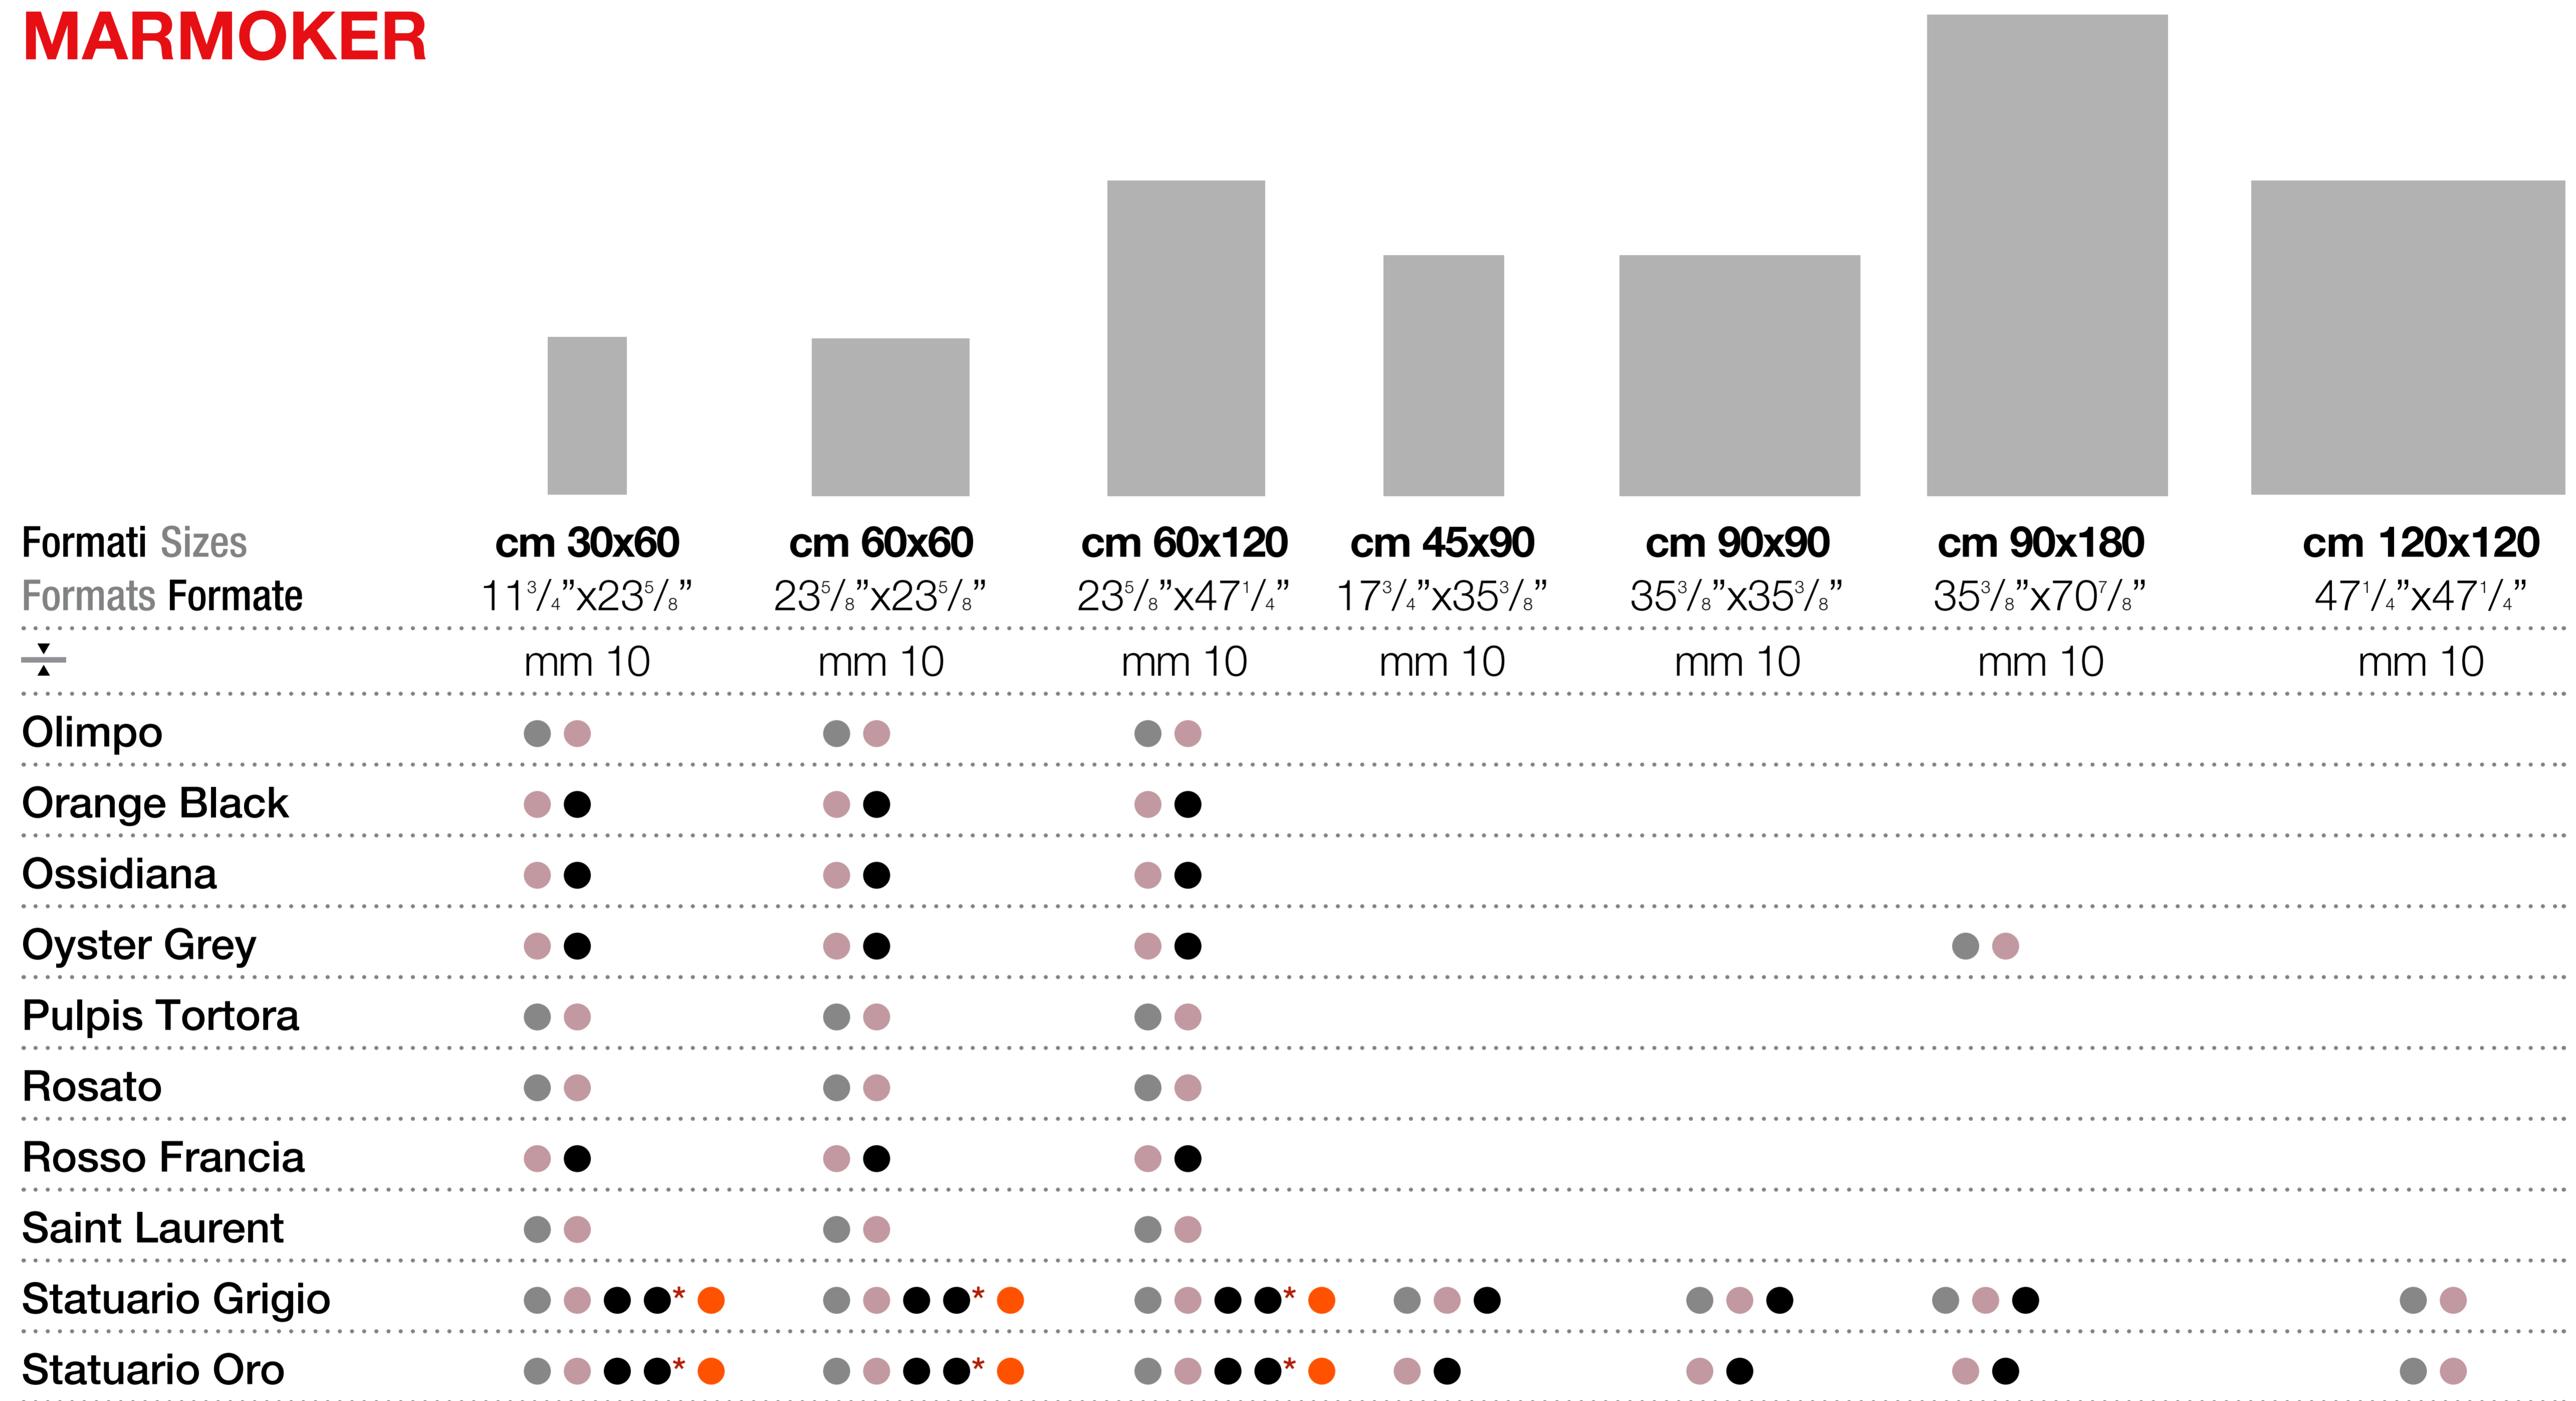

MARMOKER

● Naturale Matt Naturelle Matt **R9**
● Naturale Matt Naturelle Matt **R10 A+B PTV>36**

● Honed
●* Honed **A+B PTV>36**
● Lucida

Rettificate in un unico calibro Rectified version in a single caliber
Rectifiés en un unique calibre Boden Sie in einem einzigen Kaliber

CASALGRANDE
PADANA
Pave your way